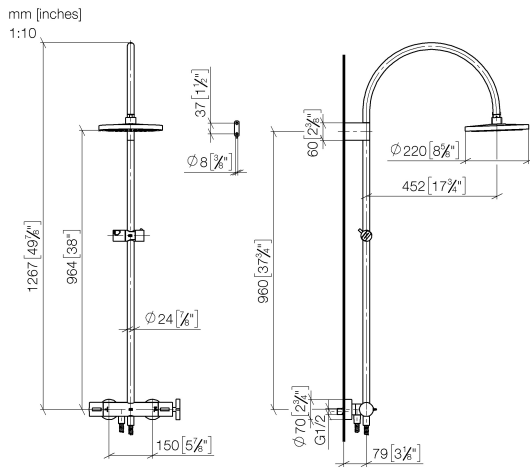

VAIA Shower pipe with shower thermostat - Chrome

VAIA

ST 050 307 3809

ST 050 307 3809

mm [inches]

Flow rate chart

Certificates

DVGW_DW-
6517DN0129.

WRAS_2009011.

LGA_29981.

Spare parts list

No.	Item Number	Name	Quantity used	Delivery time
1	09 23 01 039 90	sieve	1	2

ST 050 307 3809

- shower with fixed riser projection 452mm
- overhead shower: rain flow
- rain shower Ø 220 mm
- rain shower with anti-scale system
- max. rainshower flow 7 l/min
- Function from: 6 l/min
- rotary diverter with volume control and shut-off function
- slide-on rosettes Ø 70 mm
- height of fittings up to rain shower (bottom edge) 964mm
- height of fittings up to top edge of elbow 1267mm
- gauge 150 mm - 13 mm
- metal shower hose 1750mm with integrated anti-twist protection
- 1/2" connection
- slide bar
- Pipe diameter 23.5 mm
- This product can help a building meet the requirements of Green Building Rating Systems, e.g. LEED®, BREEAM®, DGNB

Required miscellaneous

Hand shower - Chrome

28 016 979-00

VAIA Shower pipe with shower thermostat - Chrome

VAIA

ST 050 307 3809

ST 050 307 3809

Flow rate chart

Certificates

WRAS_2204013. Belgaqua_24-006- LGA_38737.
27_8.

ST 050 307 3809

Spare parts list

No.	Item Number	Name	Quantity used	Delivery time
1	90 12 05 092 20-00	shower	1	10
2	04 28 22 346 00-00	pipe	1	10
3	09 14 10 008 90	seal	1	2
4	90 17 11 150 00-00	holder	1	10
5	28 322 970-00	Metal shower hose 1/2" x 3/8" x 1750 mm - Chrome	1	2
6	12 570 970-00	Slide unit - Chrome	1	10
7	90 28 22 349 00-00	pipe	1	10
8	04 17 01 250 00-00	connection	1	10
9	90 17 33 015 00-00	handle	1	10
10	90 14 20 026 00 90	seal	1	2
11	90 17 33 030 00-00	handle	1	10