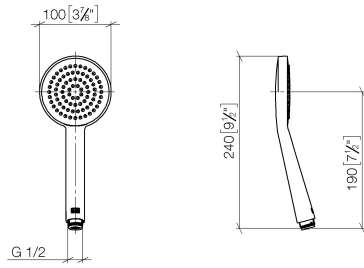

ST 050 307 3809

- shower with fixed riser projection 452mm
- Rain shower: PURE RAIN, max. flow rate 7 l/min (at 3 bar)
- Function from: 6 l/min
- rain shower Ø 220 mm
- rain shower with anti-scale system
- Hand shower: COMPACT RAIN, max. flow rate 15 l/min (at 3 bar)
- rotary diverter with volume control and shut-off function
- slide-on rosettes Ø 70 mm
- height of fittings up to rain shower (bottom edge) 964mm
- height of fittings up to top edge of elbow 1267mm
- gauge 150 mm - 13 mm
- metal shower hose 1750mm with integrated anti-twist protection
- 1/2" connection
- slide bar
- Pipe diameter 23.5 mm

Individual components of this set

You need the following components for this set

VAIA Shower pipe with shower thermostat - Chrome

VAIA

ST 050 307 3809

ST 050 307 3809

- COMPACT RAIN, max. flow rate 15 l/min (at 3 bar)
- with anti-scale system
- spray head Ø 100mm
- 1/2" connection

VAIA Shower pipe with shower thermostat - Chrome

VAIA

ST 050 307 3809

ST 050 307 3809

mm [inches]

Flow rate chart

Certificates

DVGW_DW-
6517DN0129.

WRAS_2009011.

LGA_29981.

Spare parts list

No.	Item Number	Name	Quantity used	Delivery time
1	09 23 01 039 90	sieve	1	2

ST 050 307 3809

- shower with fixed riser projection 452mm
- overhead shower: rain flow
- rain shower Ø 220 mm
- rain shower with anti-scale system
- max. rainshower flow 7 l/min
- Function from: 6 l/min
- rotary diverter with volume control and shut-off function
- slide-on rosettes Ø 70 mm
- height of fittings up to rain shower (bottom edge) 964mm
- height of fittings up to top edge of elbow 1267mm
- gauge 150 mm - 13 mm
- metal shower hose 1750mm with integrated anti-twist protection
- 1/2" connection
- slide bar
- Pipe diameter 23.5 mm
- This product can help a building meet the requirements of Green Building Rating Systems, e.g. LEED®, BREEAM®, DGNB