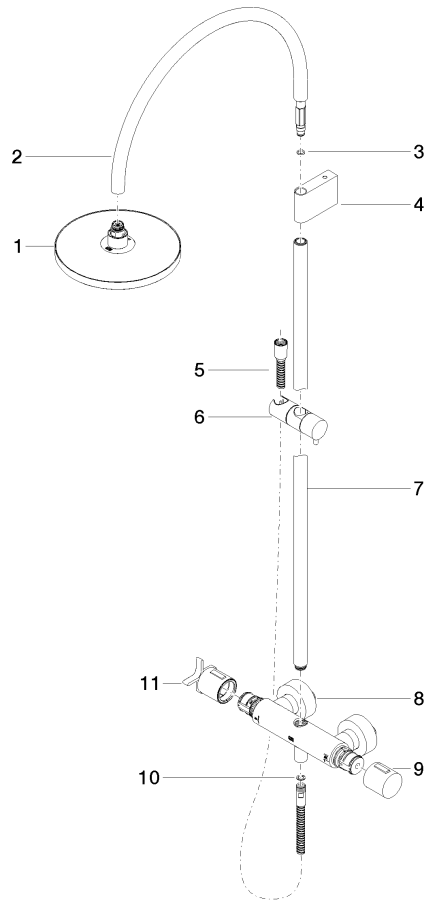

WRAS_2009011.

LGA_29981.

Spare parts list

No.	Item Number	Name	Quantity used	Delivery time
1	09 23 01 039 90	sieve	1	2

ST 050 307 3809

- shower with fixed riser projection 452mm
- overhead shower: rain flow
- rain shower Ø 220 mm
- rain shower with anti-scale system
- max. rainshower flow 7 l/min
- Function from: 6 l/min
- rotary diverter with volume control and shut-off function
- slide-on rosettes Ø 70 mm
- height of fittings up to rain shower (bottom edge) 964mm
- height of fittings up to top edge of elbow 1267mm
- gauge 150 mm - 13 mm
- metal shower hose 1750mm with integrated anti-twist protection
- 1/2" connection
- slide bar
- Pipe diameter 23.5 mm
- This product can help a building meet the requirements of Green Building Rating Systems, e.g. LEED®, BREEAM®, DGNB

Required miscellaneous

Hand shower - Chrome

28 016 979-00

VAIA Shower pipe with shower thermostat - Chrome

VAIA

ST 050 307 3809

ST 050 307 3809

Flow rate chart

Certificates

WRAS_2204013. Belgaqua_24-006- LGA_38737.
27_8.

ST 050 307 3809

Spare parts list

No.	Item Number	Name	Quantity used	Delivery time
1	90 12 05 092 20-00	shower	1	10
2	04 28 22 346 00-00	pipe	1	10
3	09 14 10 008 90	seal	1	2
4	90 17 11 150 00-00	holder	1	10
5	28 322 970-00	Metal shower hose 1/2" x 3/8" x 1750 mm - Chrome	1	2
6	12 570 970-00	Slide unit - Chrome	1	10
7	90 28 22 349 00-00	pipe	1	10
8	04 17 01 250 00-00	connection	1	10
9	90 17 33 015 00-00	handle	1	10
10	90 14 20 026 00 90	seal	1	2
11	90 17 33 030 00-00	handle	1	10