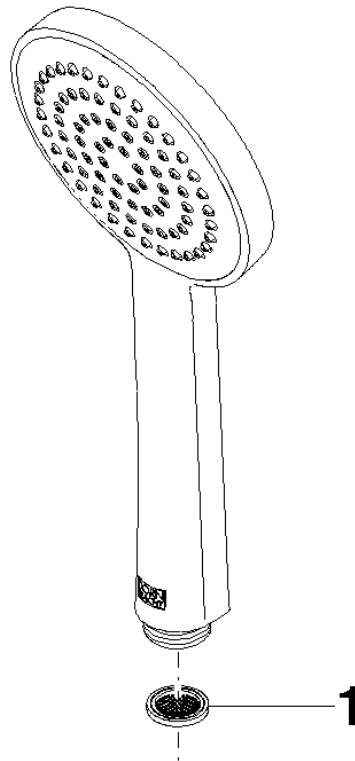

ST 050 307 3809

- shower with fixed riser projection 452mm
- Rain shower: PURE RAIN, max. flow rate 7 l/min (at 3 bar)
- Function from: 6 l/min
- rain shower Ø 220 mm
- rain shower with anti-scale system
- Hand shower: COMPACT RAIN, max. flow rate 15 l/min (at 3 bar)
- rotary diverter with volume control and shut-off function
- slide-on rosettes Ø 70 mm
- height of fittings up to rain shower (bottom edge) 964mm
- height of fittings up to top edge of elbow 1267mm
- gauge 150 mm - 13 mm
- metal shower hose 1750mm with integrated anti-twist protection
- 1/2" connection
- slide bar
- Pipe diameter 23.5 mm

Individual components of this set

You need the following components for this set

VAIA Shower pipe with shower thermostat - Chrome

VAIA

ST 050 307 3809

ST 050 307 3809

- COMPACT RAIN, max. flow rate 15 l/min (at 3 bar)
- with anti-scale system
- spray head Ø 100mm
- 1/2" connection

VAIA Shower pipe with shower thermostat - Chrome

VAIA

ST 050 307 3809

ST 050 307 3809

mm [inches]

Flow rate chart

Certificates

DVGW_DW-
6517DN0129.

WRAS_2009011.

LGA_29981.

Spare parts list

No.	Item Number	Name	Quantity used	Delivery time
1	09 23 01 039 90	sieve	1	2

ST 050 307 3809

- shower with fixed riser projection 452mm
- overhead shower: rain flow
- rain shower Ø 220 mm
- rain shower with anti-scale system
- max. rainshower flow 7 l/min
- Function from: 6 l/min
- rotary diverter with volume control and shut-off function
- slide-on rosettes Ø 70 mm
- height of fittings up to rain shower (bottom edge) 964mm
- height of fittings up to top edge of elbow 1267mm
- gauge 150 mm - 13 mm
- metal shower hose 1750mm with integrated anti-twist protection
- 1/2" connection
- slide bar
- Pipe diameter 23.5 mm
- This product can help a building meet the requirements of Green Building Rating Systems, e.g. LEED®, BREEAM®, DGNB