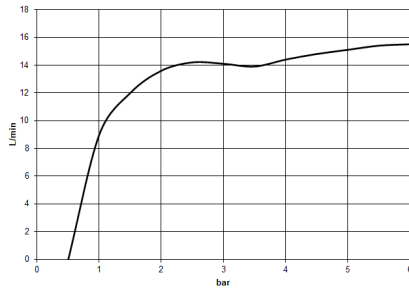

VAIA Shower pipe with shower thermostat - Chrome

VAIA

ST 050 307 3809

ST 050 307 3809

mm [inches]

Flow rate chart

Certificates

DVGW_DW-
6517DN0129.

WRAS_2009011.

LGA_29981.

Spare parts list

No.	Item Number	Name	Quantity used	Delivery time
1	09 23 01 039 90	sieve	1	2

ST 050 307 3809

- shower with fixed riser projection 452mm
- overhead shower: rain flow
- rain shower Ø 220 mm
- rain shower with anti-scale system
- max. rainshower flow 7 l/min
- Function from: 6 l/min
- rotary diverter with volume control and shut-off function
- slide-on rosettes Ø 70 mm
- height of fittings up to rain shower (bottom edge) 964mm
- height of fittings up to top edge of elbow 1267mm
- gauge 150 mm - 13 mm
- metal shower hose 1750mm with integrated anti-twist protection
- 1/2" connection
- slide bar
- Pipe diameter 23.5 mm
- This product can help a building meet the requirements of Green Building Rating Systems, e.g. LEED®, BREEAM®, DGNB